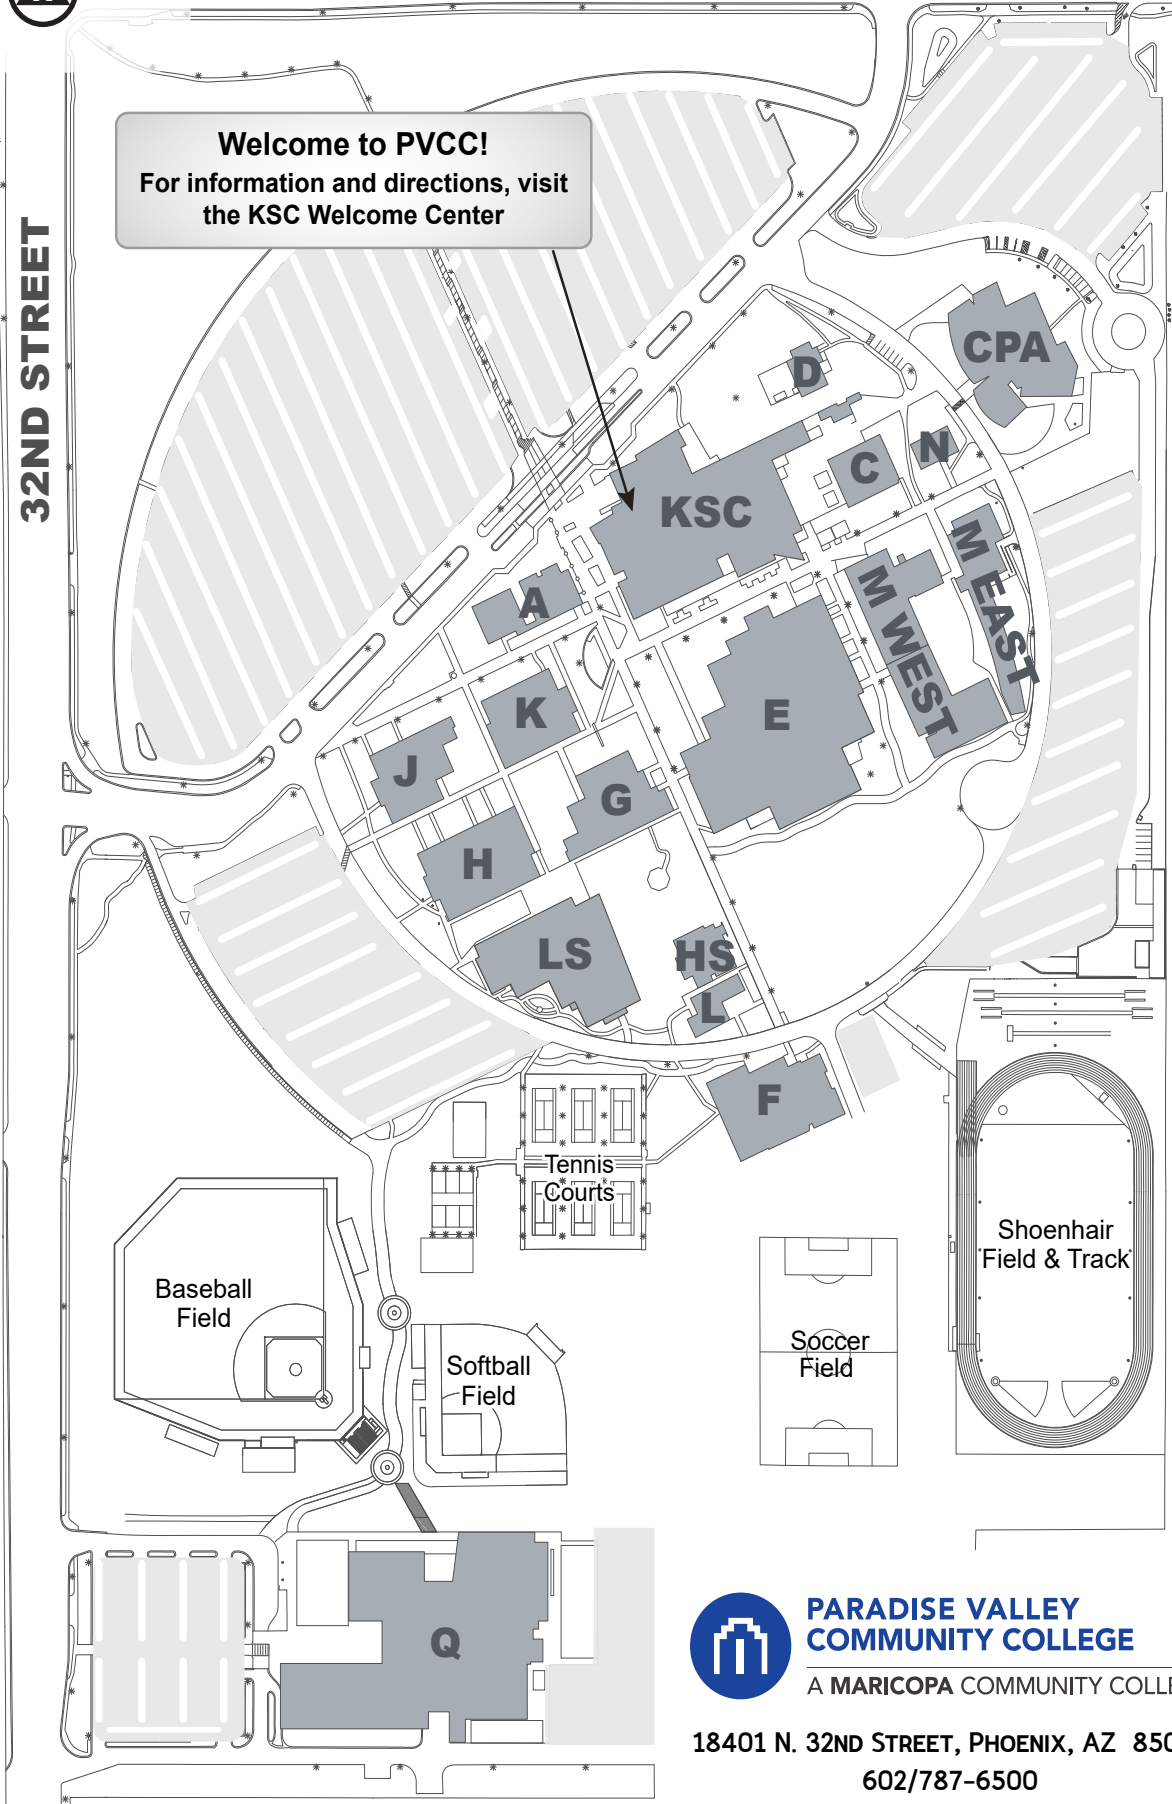

# Paradise Valley Community College Campus Directory

UNION HILLS DRIVE

TO SR-51 →

32ND STREET

Welcome to PVCC!  
For information and directions, visit  
the KSC Welcome Center

**PARADISE VALLEY  
COMMUNITY COLLEGE**