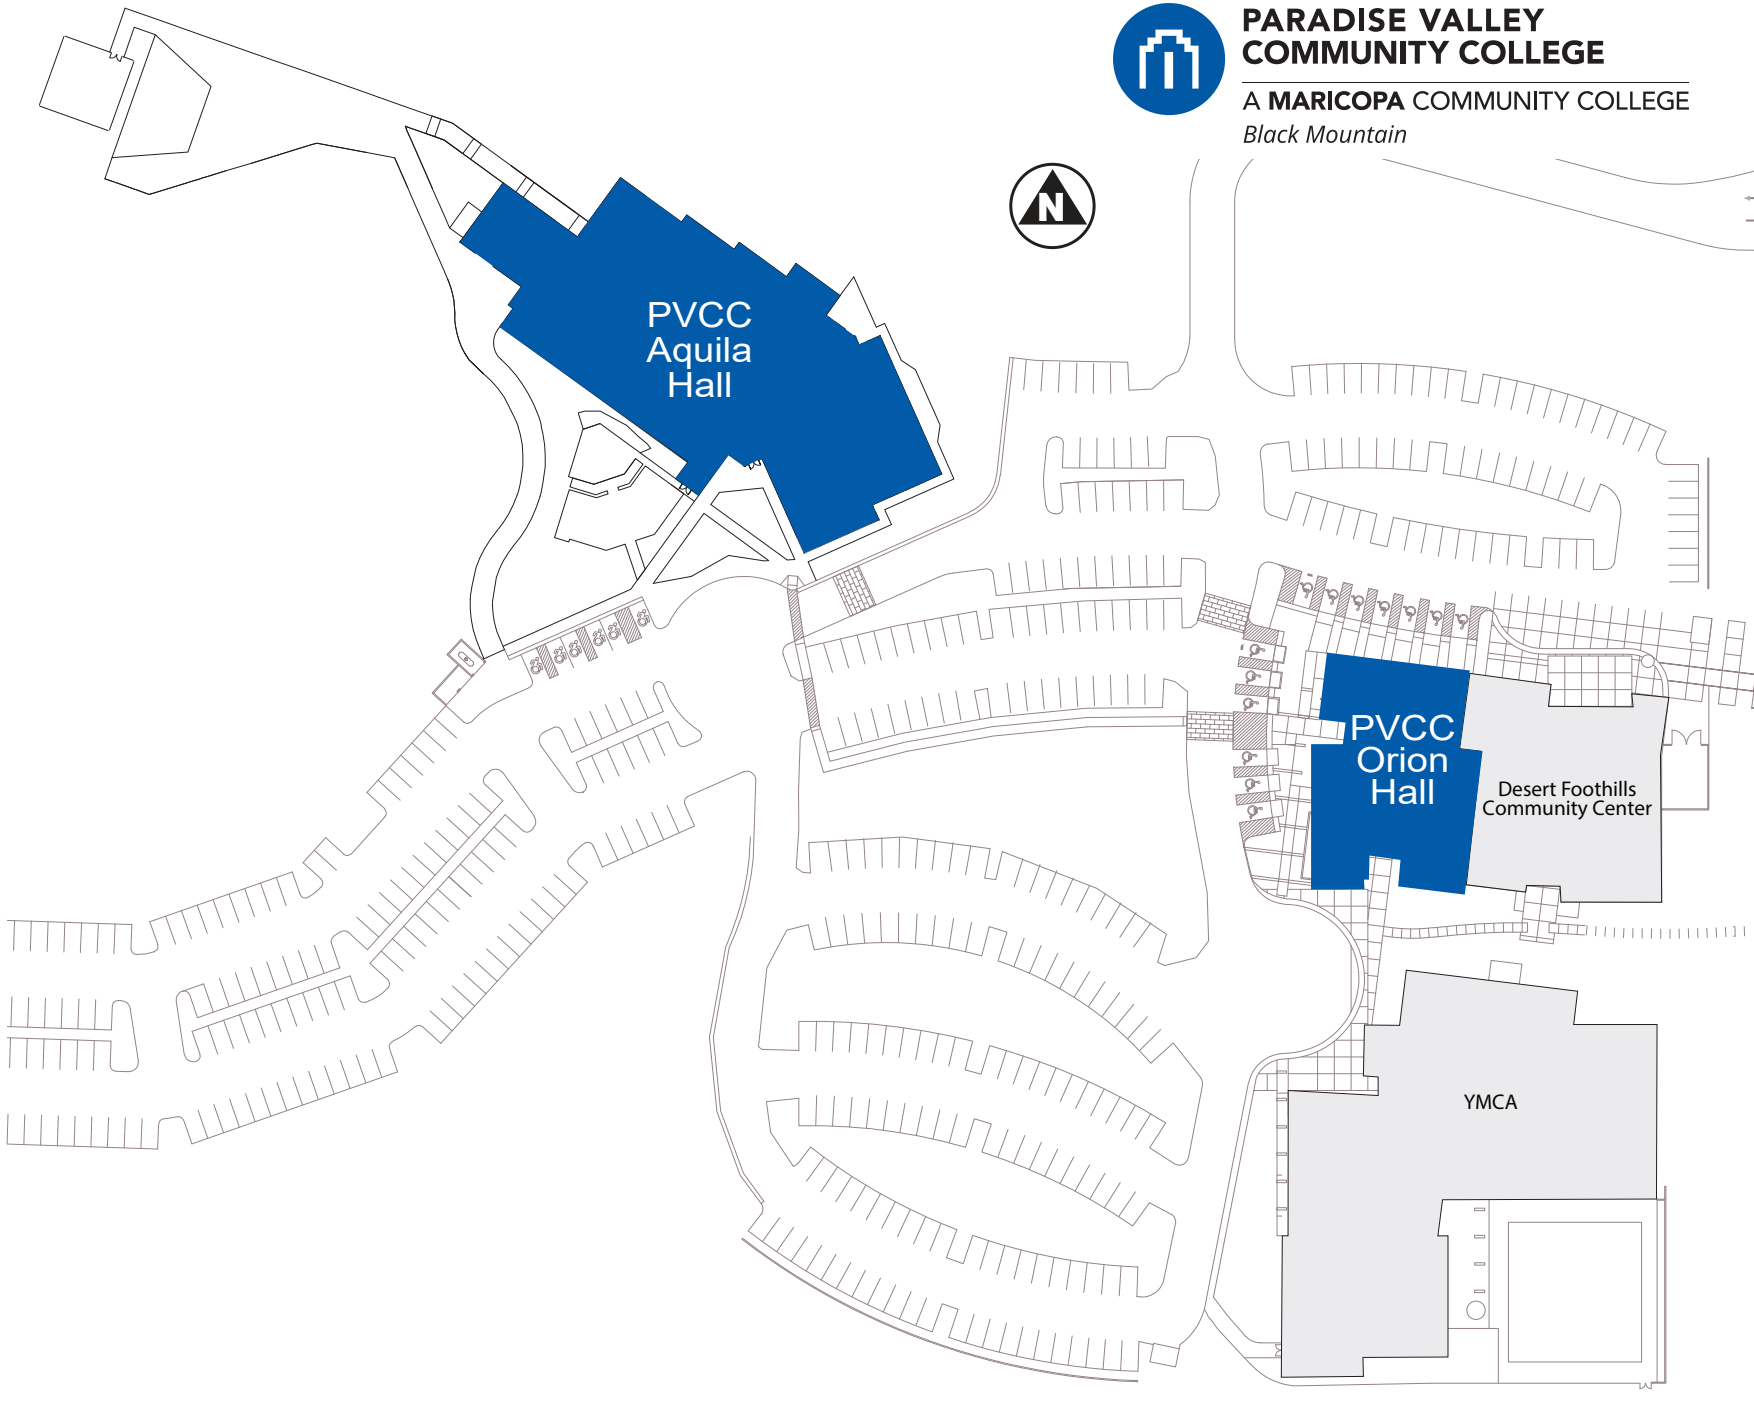

**PARADISE VALLEY
COMMUNITY COLLEGE**

A MARICOPA COMMUNITY COLLEGE
Black Mountain

↑
TO CAREFREE HWY

60th Street