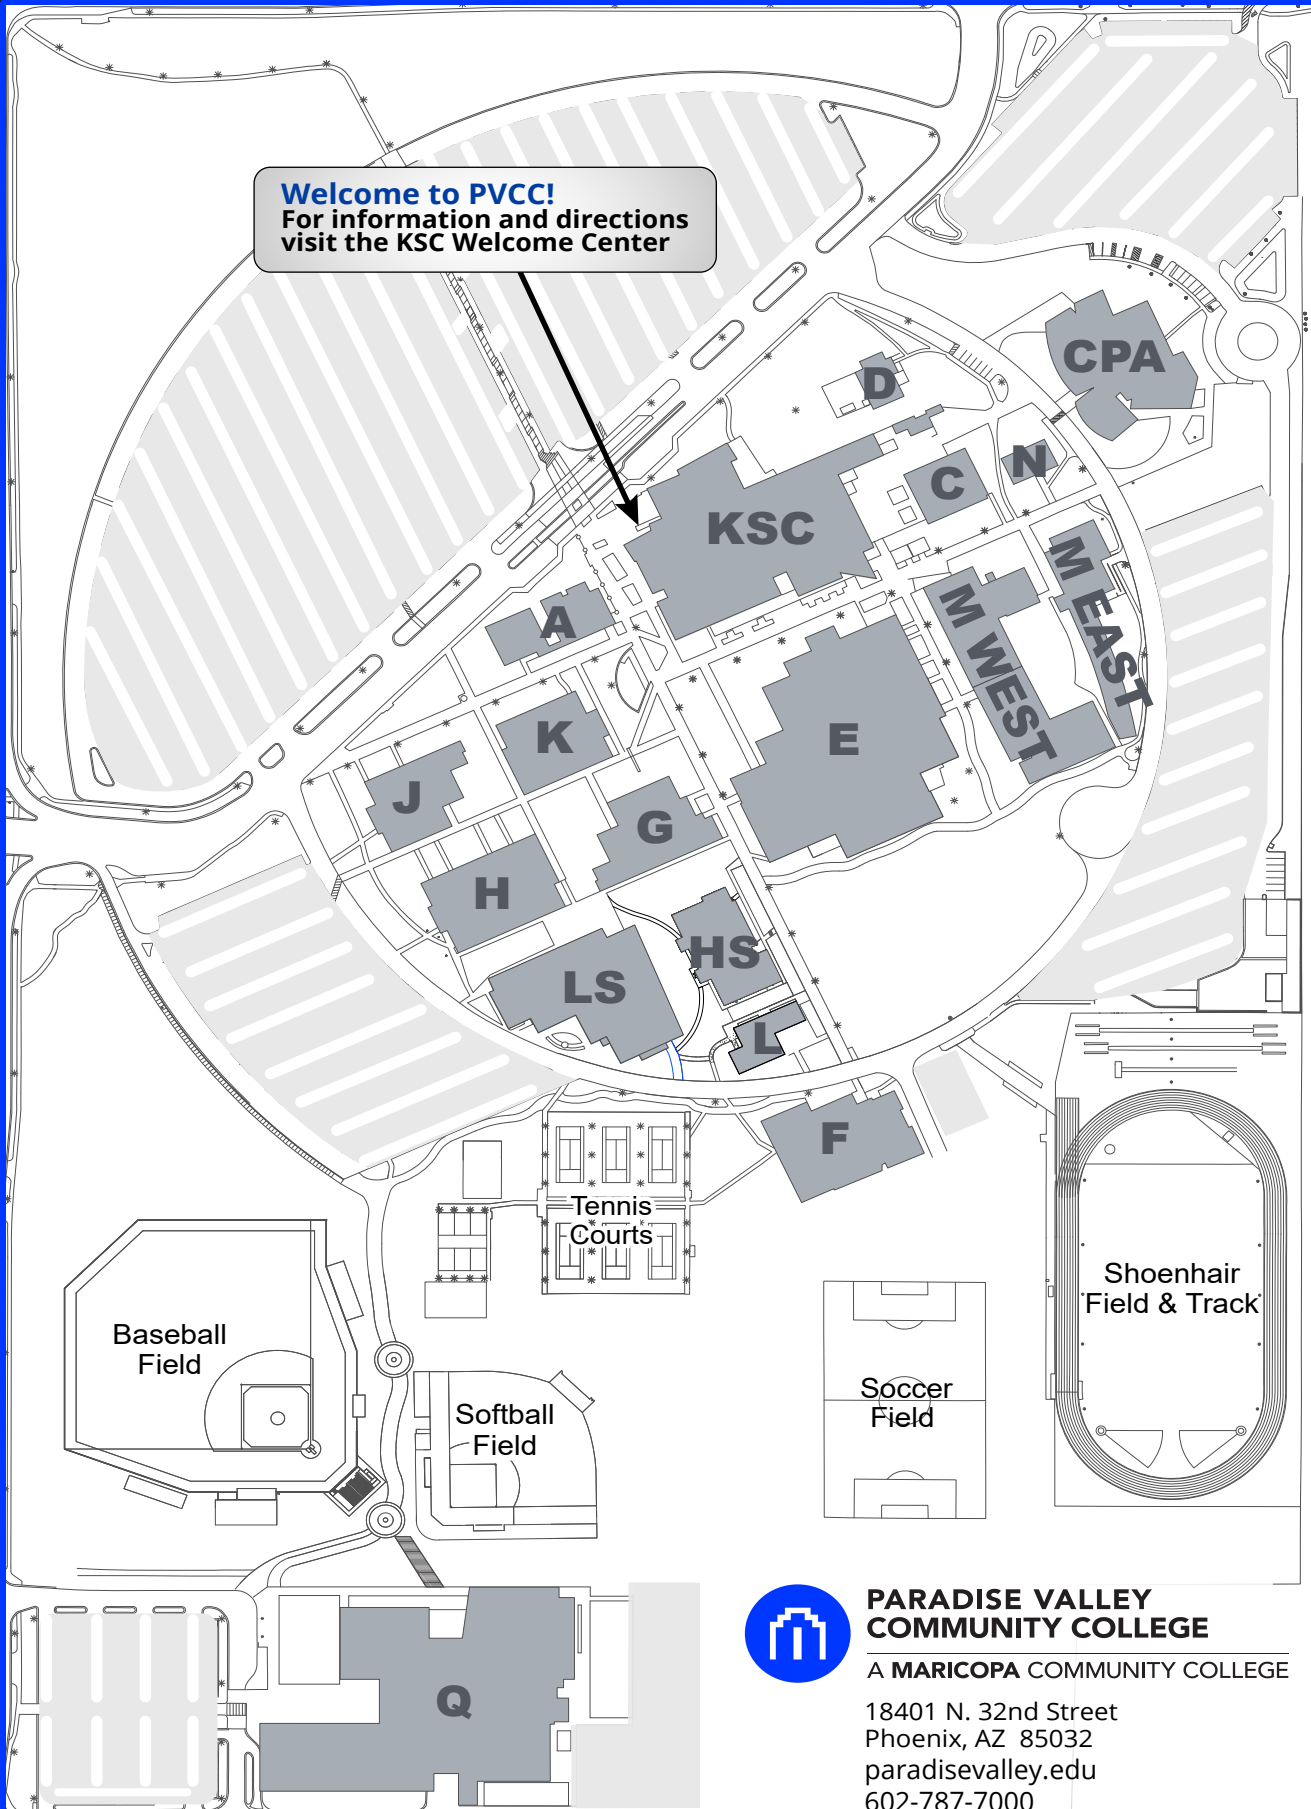

UNION HILLS DRIVE

TO SR-51 →

32ND STREET

Welcome to PVCC!
For information and directions
visit the KSC Welcome Center

GROVERS AVENUE

**PARADISE VALLEY
COMMUNITY COLLEGE**

A MARICOPA COMMUNITY COLLEGE

18401 N. 32nd Street
Phoenix, AZ 85032
paradisevalley.edu
602-787-7000