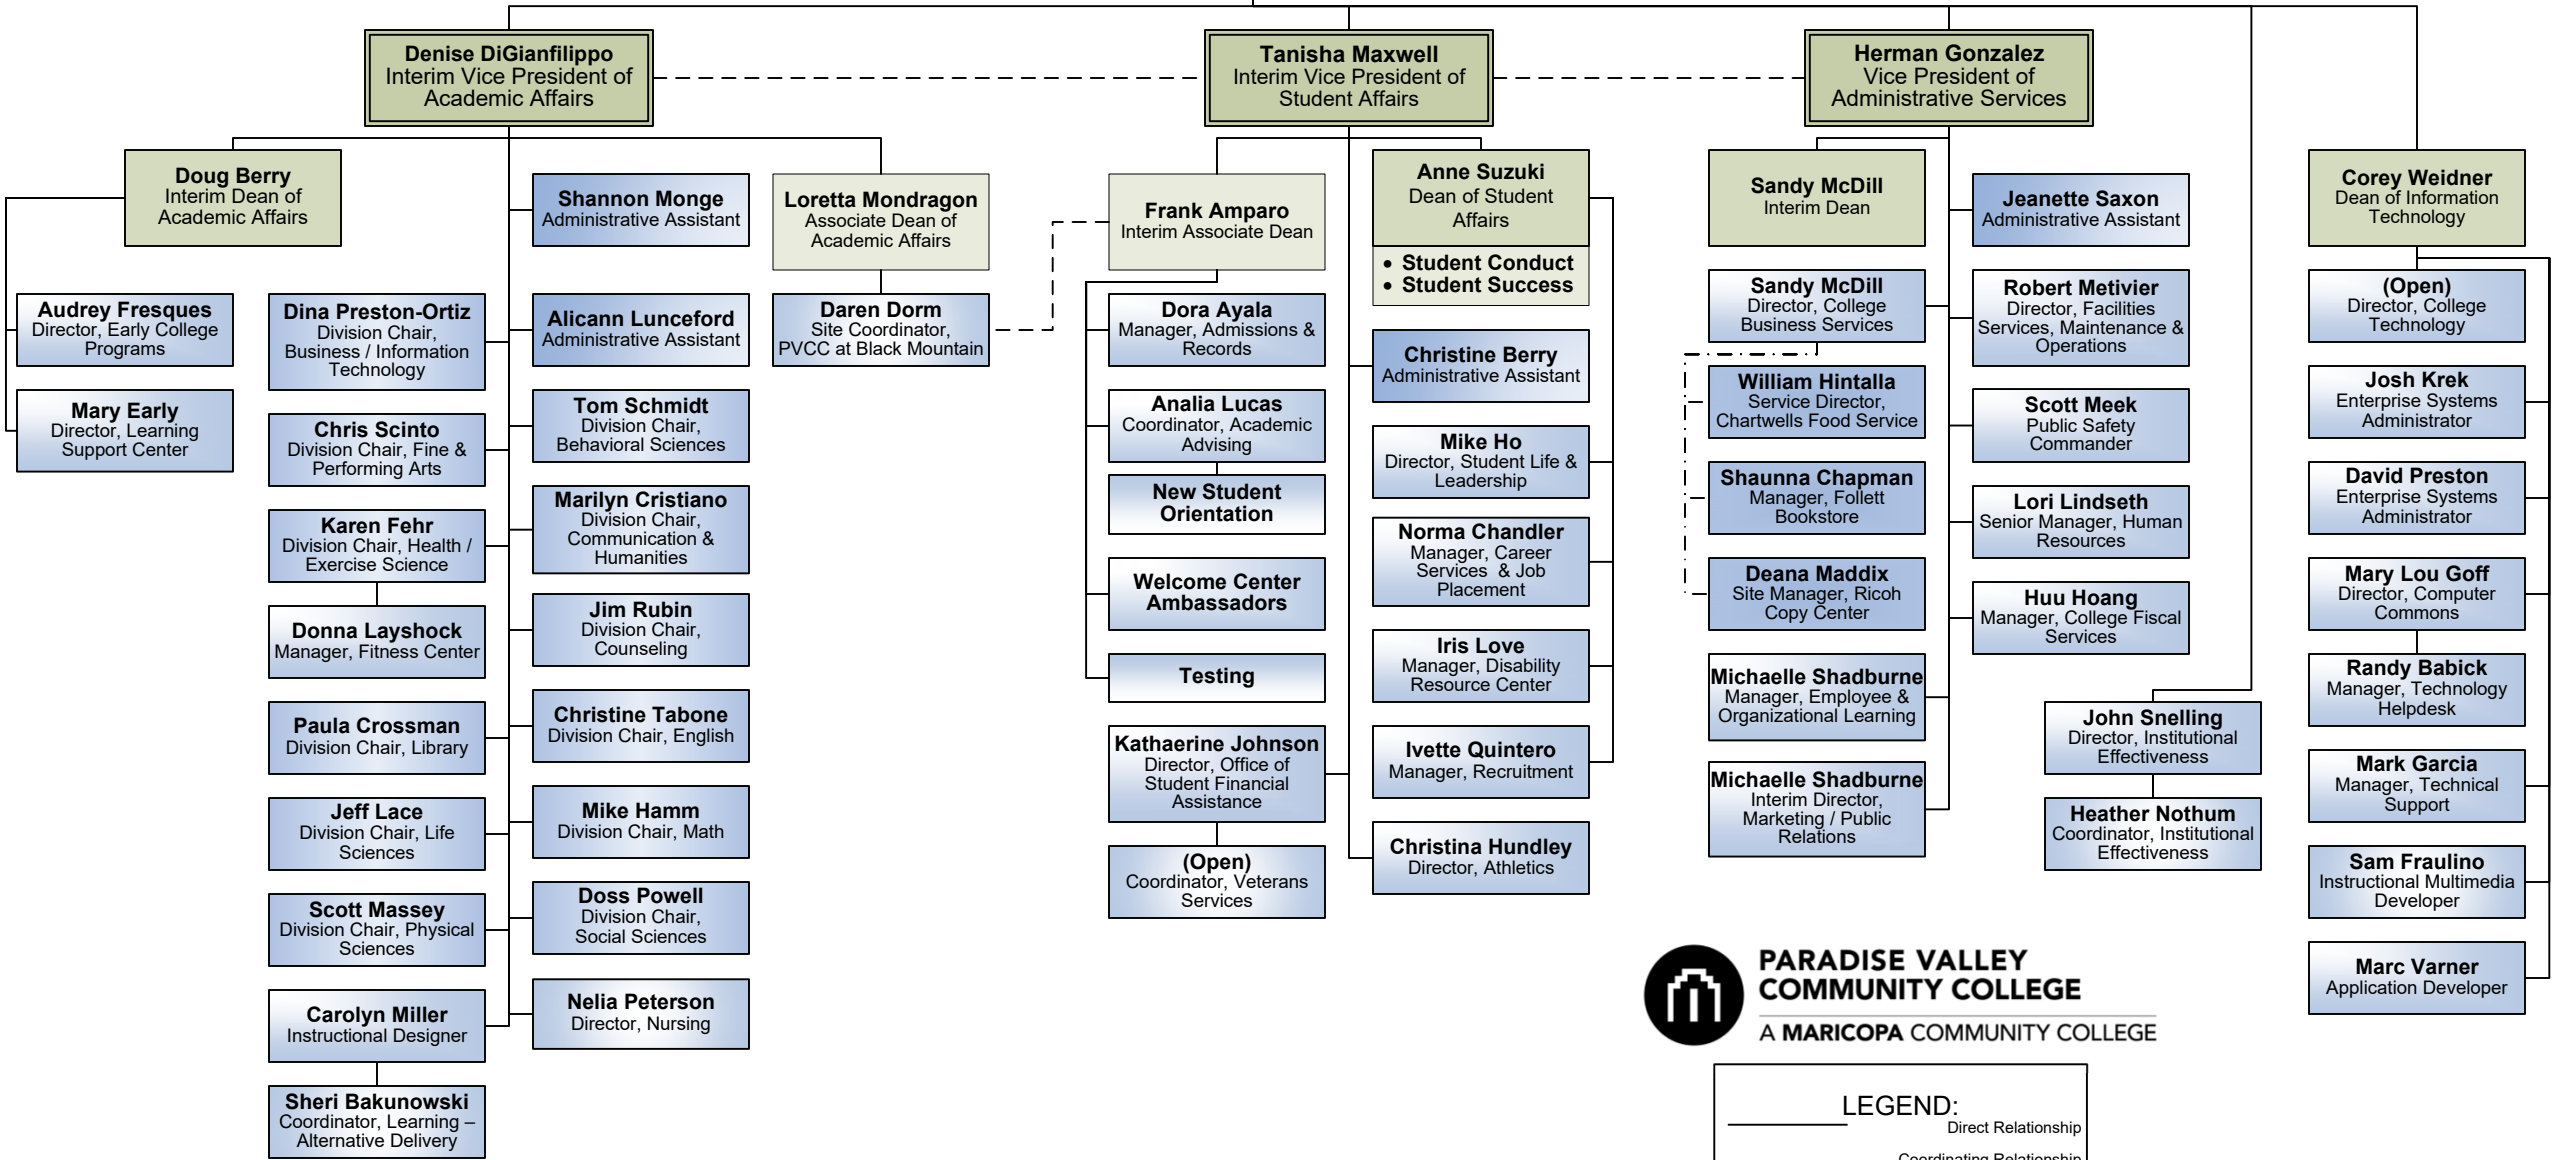

Paradise Valley Community College

Organization Chart - FY 2017-18

LEGEND:

— Direct Relationship

- - - Coordinating Relationship

- · - Contract Vendor

(Updated: 10/20/2017)