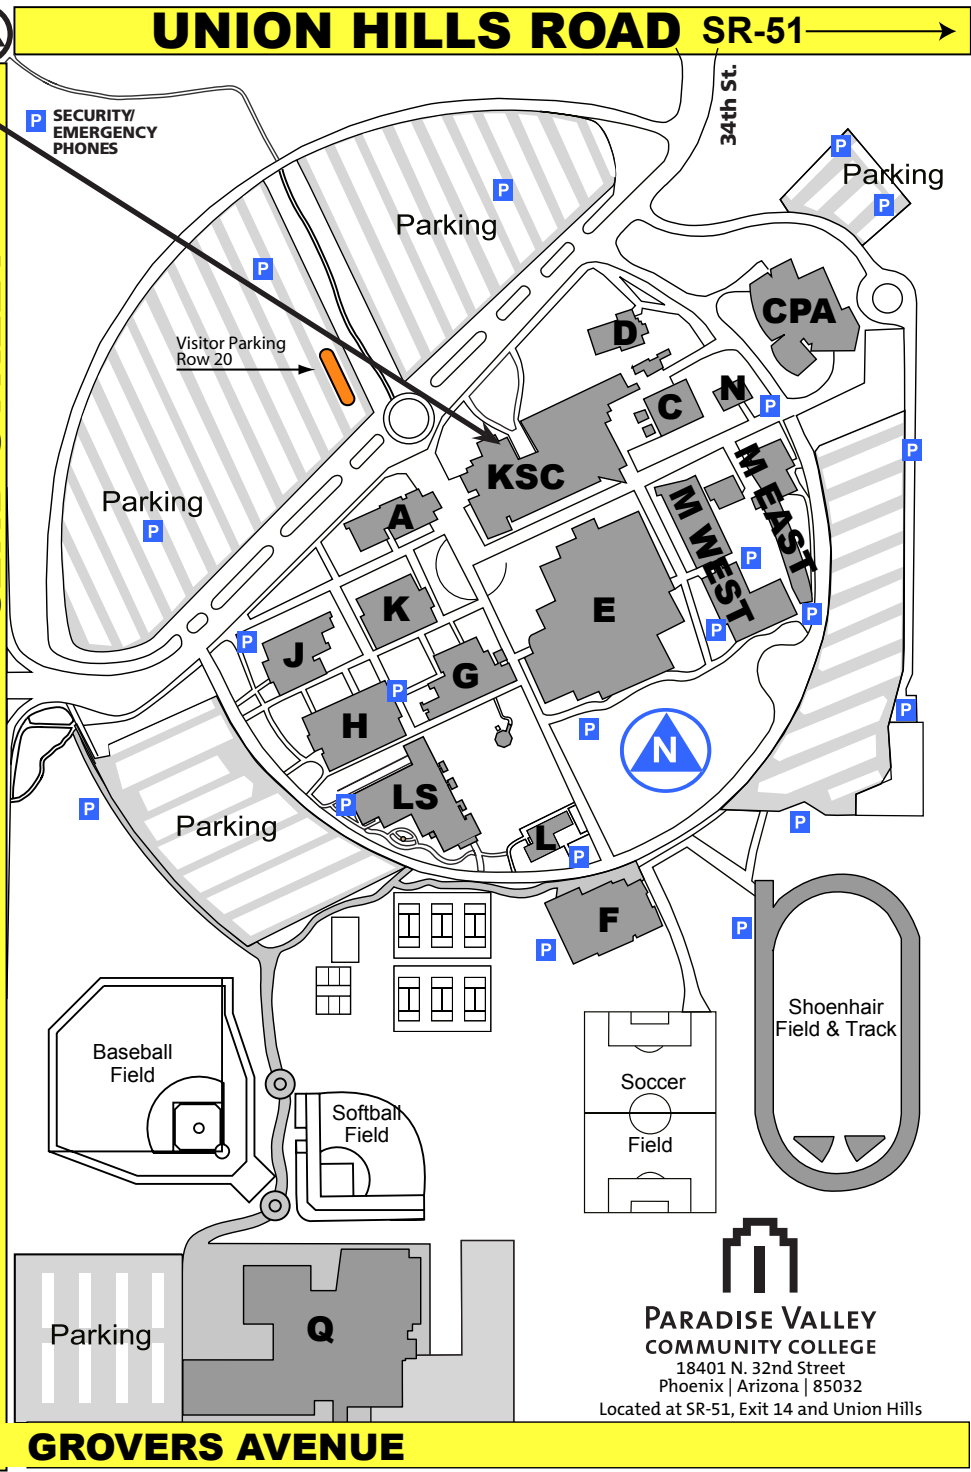

Upper Level

Assessment / Testing Center
Conference Rooms: KSC208, KSC212
Copy Center / Mailroom
Honors
Human Resources
Marketing/Public Relations
Service Learning

C PHYSICAL PLANT

Deliveries

D HEAD START

E LEARNING RESOURCES COMPLEX

Buxton Southwest Art Collection
Center for Distance Learning
Computer Classrooms: E132 - E154
Computer Commons
Learning Support Center
Library
Library Division
Media Services

F FITNESS CENTER / HEALTH & EXERCISE SCIENCE DIVISION

Classrooms: F109 - F135
Faculty Offices
Athletics Training Room: F134
(Outside Entry)

G SCIENCE DIVISION

Classrooms: G136 - G138
Laboratories: G139 & G147
(Outside Entry)
Conference Room: G126
Faculty Offices

H SCIENCE

Classrooms/Labs: H101 - H104
Laboratories: H107, H113, H127 - H129

J BUSINESS / INFORMATION TECHNOLOGY DIVISION

Nursing Department
Classrooms: J136 - J140
Art Studio: J141 (Outside Entry)
Conference Room: J126
Faculty Offices

K CLASSROOMS

L L BUILDING

Allied Health Skills Lab
Athletics Department
EMT & Fire Science Departments
Facilities Services
Faculty Offices
Classroom

LS LIFE SCIENCES BUILDING

32ND STREET

PARADISE VALLEY COMMUNITY COLLEGE

18401 N. 32nd Street
Phoenix | Arizona | 85032
Located at SR-51, Exit 14 and Union Hills

GROVERS AVENUE

M M BUILDING - West Wing

Lower Level
Art Studio: M142
Classrooms: M101 - M134
Upper Level
Classrooms: M201 - M234

M BUILDING - East Wing

Behavioral Sciences Division
Communication & Humanities Division
English Division
Fine & Performing Arts Division
Social Sciences Division
Lower Level
Conference Room: M197
Faculty Offices
Studio Theatre
Upper Level
Conference Room: M297
Faculty Offices
Northern Arizona University Offices

N MUSIC BUILDING

Classrooms: N101 - N103

CPA CENTER FOR THE PERFORMING ARTS

Classrooms: CPA113 - CPA149
Lobby Art Gallery
Theatre
Rehearsal Rooms & Green Room

Q Q BUILDING/MATHEMATICS DIVISION

Faculty Offices
Math Center and Testing
Continuing Education
Center for Teaching & Learning
Conference Room Q120, Q125,
Computer/Continuing Ed Classrooms
Q 130, 151, 152, Q262
Classrooms Q201-Q209, Q301-Q305,
Q402-405
Learning Connections
Arizona Agribusiness and Equine
Center Charter School